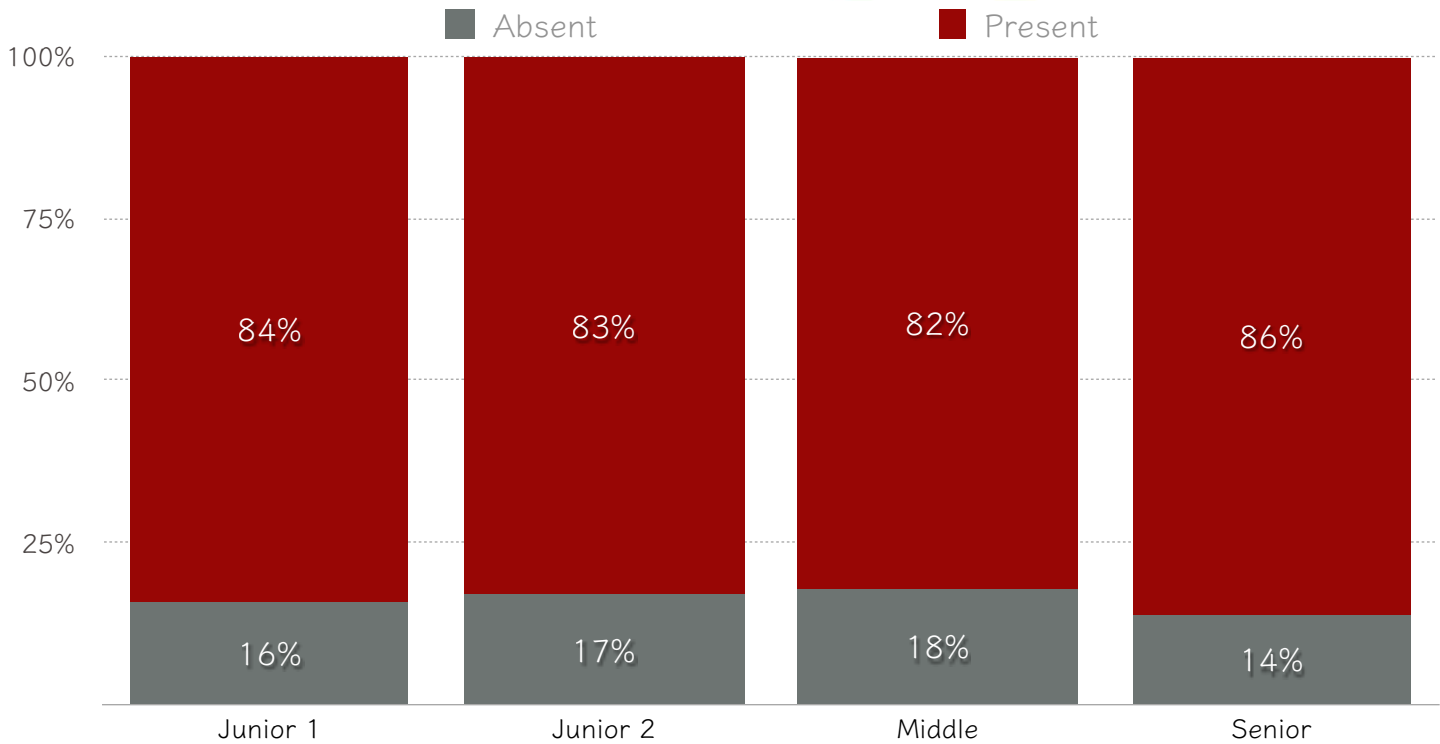

At this school, the emphasis is not solely on winning or securing first place but on cultivating sportsmanship, a value that far surpasses any trophy or medal.

BEST CLASS & WEEKLY TOTAL ATTENDANCE

The best class attendance for this week goes to Room 5.

Room 5 achieved an impressive nearly perfect attendance rate of 90% 🤗.

Well done and Congratulations to Room 5.

Term 4 - Week 7 ATTENDANCE 84%

TERM 4 UPCOMING EVENTS

**Senior School
PRIZE GIVING**

Fri 6th
December